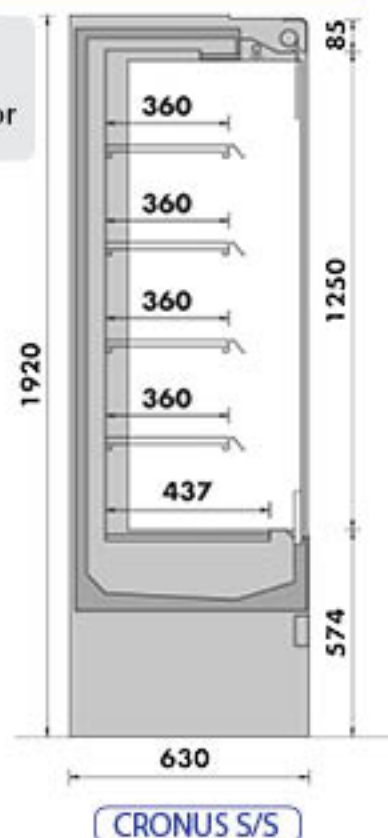

# Cronus Stainless Steel Multideck

- Temp range -1°C/+5°C
- Stainless steel interior/exterior
- Fully automatic operation
- Light in canopy
- Digital controller
- 4 shelves plus base
- Night blind

## Options

- Non Stainless Steel Finish
- Sliding or Hinged Glass Door

CRONUS S/S

**UP TO 40%  
ENERGY SAVING**

GLASS DOOR

Model	Dimensions (L x D x H mm)	Weight
.6m Cronus S/S	685 x 630 x 1920	120
.8m Cronus S/S	866 x 630 x 1920	170
1.3m Cronus S/S	1310 x 630 x 1920	215
1.5m Cronus S/S	1510 x 630 x 1920	235
2m Cronus S/S	1935 x 630 x 1920	305

Length of cases indicated in mm with end panel. Thickness of end panel 40mm.

Please Refer to Manufacturers Catalogue for Full Product Specifications