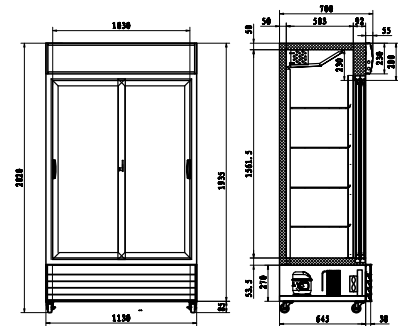

**CR1130SP**

Model	Description	Dimensions (mm)			Kg	Gross Int. Volume	No. of Shelves	Price	Next Day	
		Ext.	H	W						D
<b>CR1130SP</b>	White Glass Door	Ext.	2023	1130	700	136	1000ltr (35.31 cu.ft)	4 Per Door	<b>£1,437</b>	✓
		Int.	1361	1030	503					